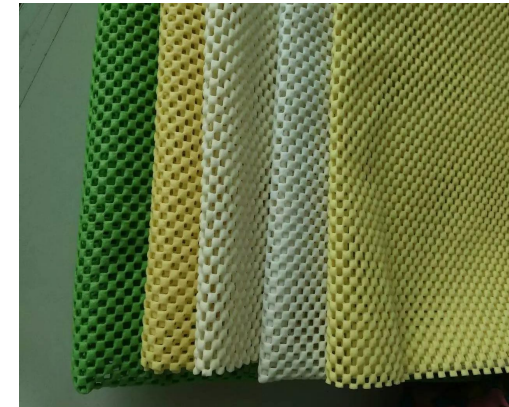

BGO Carpet Underlay (Anti-slip Mat)

1) Weight: 350g--440g/sqm popular

Color: white, red, blue, black, green, orange, etc.

Size: 40cmx60cm, 50cmx80cm, 80cmx120cm, 100cmx150cm, 162cmx230cm, 2mx3m, 250cmx300cm, etc. (as order)

Packing: 1PC/poly bag + Paper card

BGO Carpet Underlay (Anti-slip Mat)

2) Weight: 230g/sqm popular

Color: white, red, blue, black, green, orange, etc.

Size: 40cmx60cm, 50cmx80cm, 80cmx120cm, 100cmx150cm, 162cmx230cm, 2mx3m, 250cmx300cm, etc. (as order)